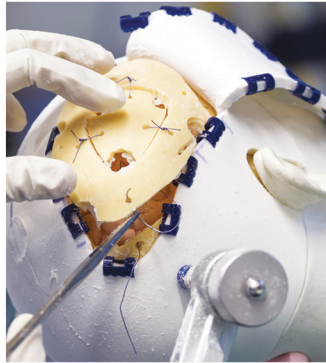

Realistic Operative Workstation For Educating Neurosurgical Apprentices

Designed by a practising UK neurosurgeon, Rowena® is a 4 part neurosurgical simulator for teaching adult & paediatric basic surgical techniques and anatomical approaches.

Key Features

- Adult & paediatric versions
- Realistic skull base anatomy
- Brains available with standard or large ventricles, falx & tumours
- Replaceable upper cranium with scalp, bone and dural layers
- Dural layer incorporates realistic vascular markings

Procedure Simulation Includes:

- Transsphenoidal approach
- Positioning head in a 3-point headrest
- Twist drill hole & ICP bolt placement
- Completing bone flaps using a Gigli saw & guide, craniotome or high speed drills
- Securing and opening the dura; dural suturing and closure & skin stapling
- Practising bone flap fixation techniques inc sutures, plates, screws & meshes
- Scalp incisions & turning flaps including use of Raney clips
- Drilling burr holes using a Hudson brace + different burrs & perforators
- Use of a craniotome or high speed drill with realistic feedback
- Fully Ultrasound compatible, can be used for training
- CT & MRI compatible, easily used with neuro-navigation systems